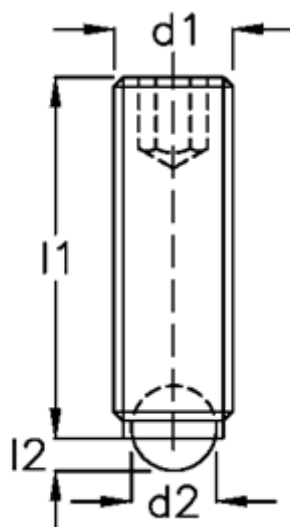

Article number: 20906615

Description: E+G Ball point screw  
GN 605-M6-10-AN

## Measures

---

d1	= M6
d2	= 4.0
Internal hexagon	= 3.0
l1	= 10
l2	= 1.4